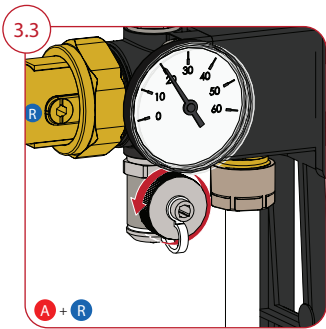

ROBOT®

CLIMATE COMFORT SYSTEMS

MADE BY REAL HUMANS

Quick Installation Guide

Robot LTC composiet verdeler

3.

Vullen	Filling
Spoelen	Flushing
Ontluchten	Venting
Befüllen	Remplir
Spülen	Rincer
Entluchten	Purger