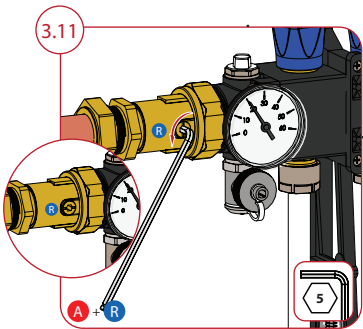

ROBOT®

CLIMATE COMFORT SYSTEMS

MADE BY REAL HUMANS

Quick Installation Guide

Robot LTC composiet verdeler

3.

Vullen	Filling
Spoelen	Flushing
Ontluchten	Venting
Befüllen	Remplir
Spülen	Rincer
Entluchten	Purger