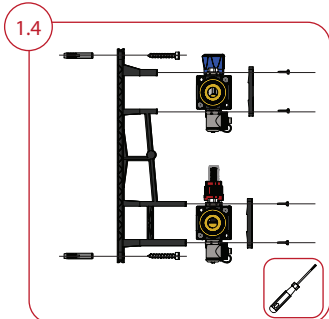

1. Monteren Mounting Montage Montage