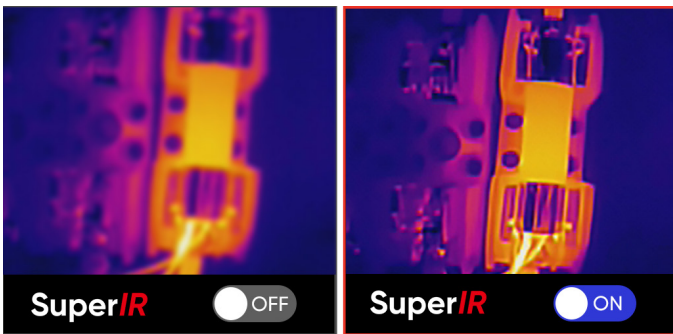

50° Wide Angle Lens

Scan large areas quickly with the **50° wide angle lens** to find issues like air infiltration, water leaks, and insulation issues.

Rugged and Durable

Features **IP54**-rated form factor, passes strict drop tests up to 2 meters (6.56 feet) and comes with a three-year warranty.

High Image Quality with Smooth Video

High Sensitivity IR sensor (NETD <0.05°C / NETD < 50mK) provides you with high image quality, easier-to-spot subtle heat loss or gain, and delivers high image quality. **25 Hz** fast image frequency delivers smooth video while panning across scenes or viewing moving targets.

Multiple Image Modes

Eco-V and PocketE featured both an IR camera and a visible camera, allowing you to switch multiple image modes (Thermal, Visual, PIP, Fusion, or Blending) and save visual and thermal images simultaneously in one click. Provide you with efficient workflow and a fast inspection report.

Supports capture of full-screen radiometric images and automatically tracks max/min/center spots to pinpoint temperature anomalies at a glance. Accurately measures temperatures from **-20°C (-4°F) to 550°C (1022°F)**, with a temperature accuracy up to $\pm 2^{\circ}\text{C}$ ($\pm 3.6^{\circ}\text{F}$) or $\pm 2\%$ of reading.