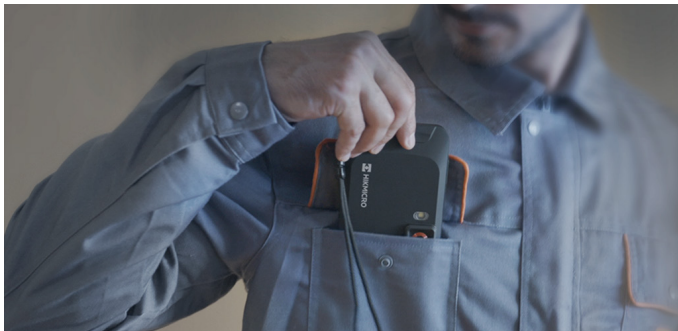

50° Wide Angle Lens

Scan large areas quickly with the **50° wide angle lens** to find issues like air infiltration, water leaks, and insulation issues.

Rugged and Durable

Features **IP54**-rated form factor, passes strict drop tests up to 2 meters (6.56 feet) and comes with a three-year warranty.

Locate with Laser Pointer (Eco-V only)

Helps show the position of the center point on actual object.

7 Color Palettes

Offers White Hot, Black Hot, Rainbow, Ironbow, Redhot, Fusion & Above Alarm 7 color palettes so you can choose the ideal color scale for your job.

KEY FEATURES (PocketE only)

Portable Pocket-sized with Touch Screen

Easy to carry and hold. Perfectly fit in pockets and any toolboxes. View the details of your images on the large, intuitive **LCD 3.5"** touch screen.

Wireless Connectivity

Screen stream and download on-device images with **Wi-Fi** to your smartphone or tablet with HIKMICRO Viewer.

1-Tap Level & Span

Just tap an area of interest on the screen and it instantly increases image contrast and highlights potential problems.