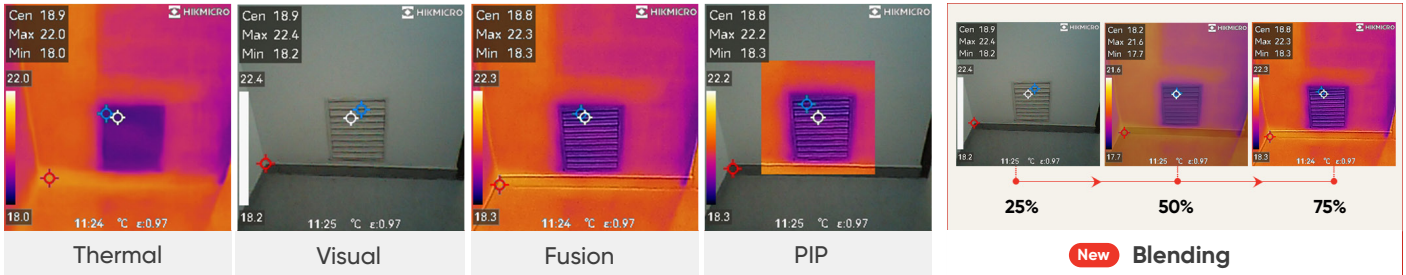

Multiple Image Modes

Eco-V and PocketE featured both an IR camera and a visible camera, allowing you to switch multiple image modes (Thermal, Visual, PIP, Fusion, or Blending) and save visual and thermal images simultaneously in one click. Provide you with efficient workflow and a fast inspection report.

Eco

- Thermal Only

Eco-V

- Thermal & visible dual-camera
- Thermal/Visual/Fusion

PocketE

- Thermal & visible dual-camera
- Thermal/Visual/Fusion/PIP/Blending

KEY FEATURES (Eco & Eco-V only)

Full-screen Precise and Wide Temperature Measurement

Supports capture of full-screen radiometric images and automatically tracks max/min/center spots to pinpoint temperature anomalies at a glance. Accurately measures temperatures from **-20°C (-4°F) to 550°C (1022°F)**, with a temperature accuracy up to $\pm 2^{\circ}\text{C}$ ($\pm 3.6^{\circ}\text{F}$) or $\pm 2\%$ of reading.