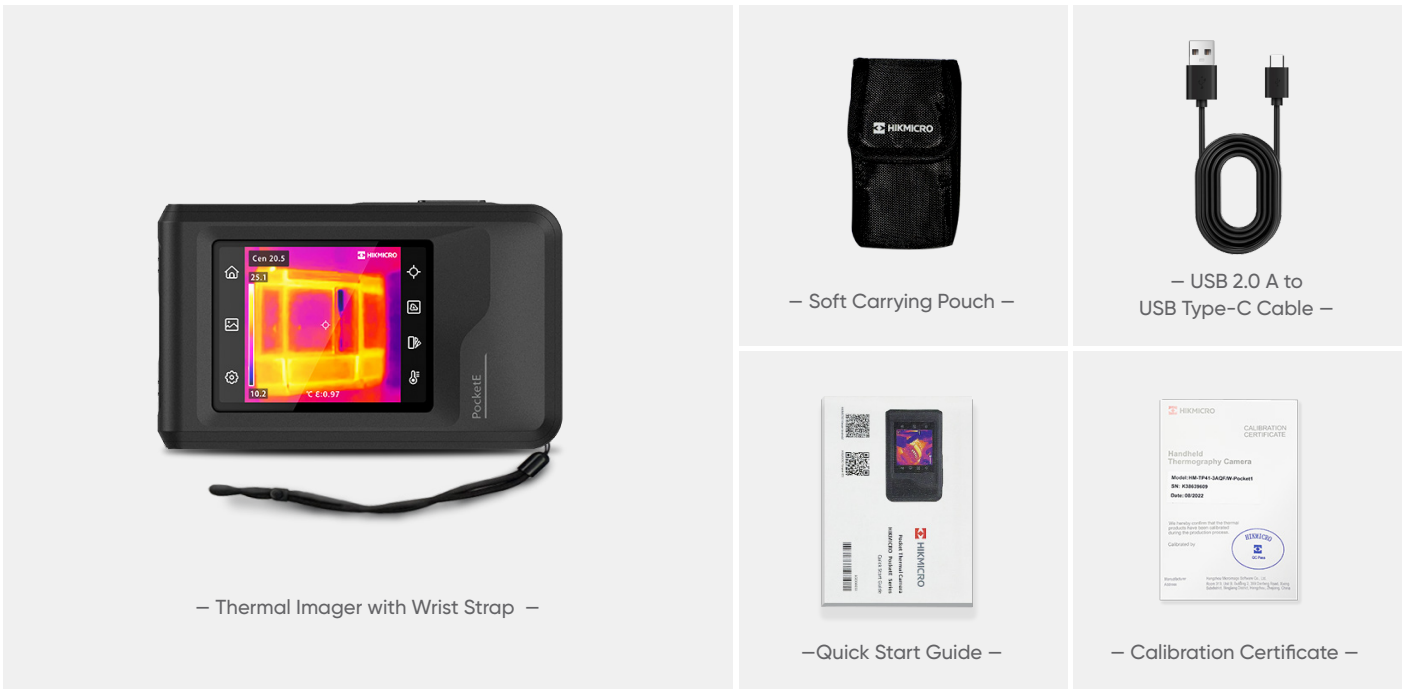

WHAT'S IN THE BOX (PocketE)

Camera Highlights		Eco	Eco-V	PocketE
Infrared Image	IR Resolution	96 × 96 (9,216 pixels)		
	SuperIR	240 × 240 (57,600 pixels), on Live View and Captured Images		
	NETD	< 50 mK (@ 25 °C, F#=1.0)		
	Image Frequency	25 Hz		
	Field of View (FOV)	50° × 50°		
	Focus Mode	Focus Free		
Image Display	Visual Camera	N/A	640 × 480 (307,200 pixels)	640 × 480 (307,200 pixels)
	Image Modes	Thermal	Thermal/Fusion/Visual	Thermal/Visual/Fusion/PIP/Blending
	Display	240 × 320 Resolution, 2.4" LCD Screen		320 × 240 Resolution, 3.5" LCD Touch Screen
Measurement and Analysis	Object Temperature Range	-20°C to 550°C (-4°F to 1022°F)		-20°C to 350°C (-4°F to 662°F)
	Accuracy	Max (±2°C/3.6°F,±2%) at ambient temperature 25°C (77°F) and object temperature above 0°C (32°F)		
Data Storage and Communication	Storage Media	Built-in 4 GB flash memory		
	File Format	Radiometric JPEG		Radiometric JPEG, MP4
	Storage Capacity	Approx. 30,000 Images		Approx. 30,000 Images, 20 hours videos
General	Wi-Fi	N/A		802.11 b/g/n (2.4 GHz)
	Battery Operating Time	Approx. 8 hours		Approx. 4 hours
	Led Flashlight	N/A		Yes
	Laser Pointer	Yes		N/A
	Durability	IP54, 2 m (6.56 ft) drop protection		
	Weight	Approx. 290 g (0.64 lb)		Approx. 218 g (0.481 lb)