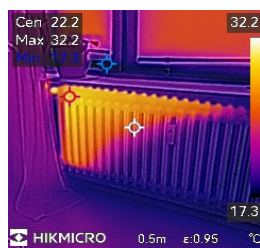

DISCOVER APPLICATIONS