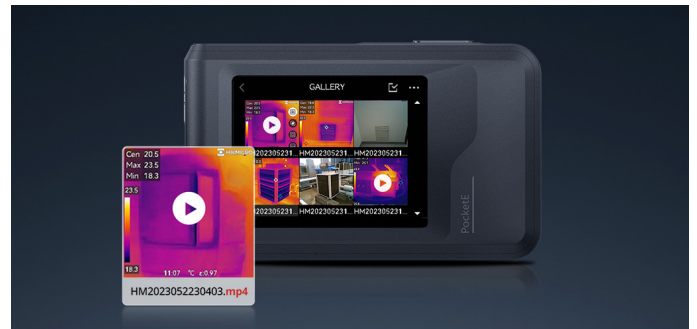

Locate with Laser Pointer (Eco-V only)

Helps show the position of the center point on actual object.

7 Color Palettes

Offers White Hot, Black Hot, Rainbow, Ironbow, Redhot, Fusion & Above Alarm 7 color palettes so you can choose the ideal color scale for your job.

KEY FEATURES (PocketE only)

Portable Pocket-sized with Touch Screen

Easy to carry and hold. Perfectly fit in pockets and any toolboxes. View the details of your images on the large, intuitive **LCD 3.5"** touch screen.

Wireless Connectivity

Screen stream and download on-device images with **Wi-Fi** to your smartphone or tablet with HIKMICRO Viewer.

1-Tap Level & Span

Just tap an area of interest on the screen and it instantly increases image contrast and highlights potential problems.

On-camera Recording

The built-in **4GB** eMMC flash storage can store approx 30,000 standard thermal/visual images or 20 hours of **MP4 video**. And, it allows onboard recording and playback.

DISCOVER APPLICATIONS