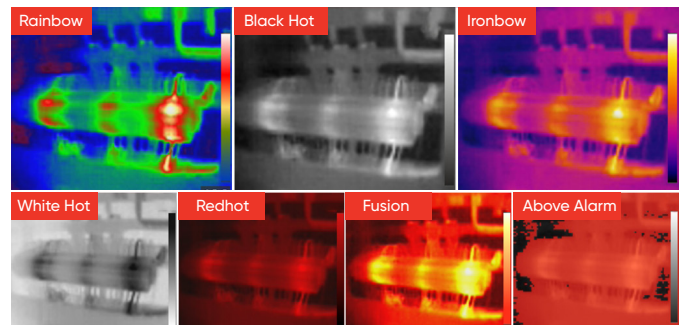

Multiple Image Modes

Eco-V and PocketE featured both an IR camera and a visible camera, allowing you to switch multiple image modes (Thermal, Visual, PIP, Fusion, or Blending) and save visual and thermal images simultaneously in one click. Provide you with efficient workflow and a fast inspection report.

Supports capture of full-screen radiometric images and automatically tracks max/min/center spots to pinpoint temperature anomalies at a glance. Accurately measures temperatures from **-20°C (-4°F) to 550°C (1022°F)**, with a temperature accuracy up to $\pm 2^{\circ}\text{C}$ ($\pm 3.6^{\circ}\text{F}$) or $\pm 2\%$ of reading.

Locate with Laser Pointer (Eco-V only)

Helps show the position of the center point on actual object.

7 Color Palettes

Offers White Hot, Black Hot, Rainbow, Ironbow, Redhot, Fusion & Above Alarm 7 color palettes so you can choose the ideal color scale for your job.

Wireless Connectivity

Screen stream and download on-device images with **Wi-Fi** to your smartphone or tablet with HIKMICRO Viewer.

1-Tap Level & Span

Just tap an area of interest on the screen and it instantly increases image contrast and highlights potential problems.