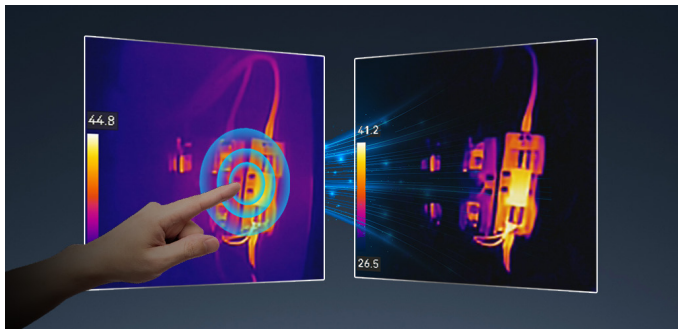

Locate with Laser Pointer (Eco-V only)

Helps show the position of the center point on actual object.

7 Color Palettes

Offers White Hot, Black Hot, Rainbow, Ironbow, Redhot, Fusion & Above Alarm 7 color palettes so you can choose the ideal color scale for your job.

KEY FEATURES (PocketE only)

Portable Pocket-sized with Touch Screen

Easy to carry and hold. Perfectly fit in pockets and any toolboxes. View the details of your images on the large, intuitive **LCD 3.5"** touch screen.

Wireless Connectivity

Screen stream and download on-device images with **Wi-Fi** to your smartphone or tablet with HIKMICRO Viewer.

1-Tap Level & Span

Just tap an area of interest on the screen and it instantly increases image contrast and highlights potential problems.