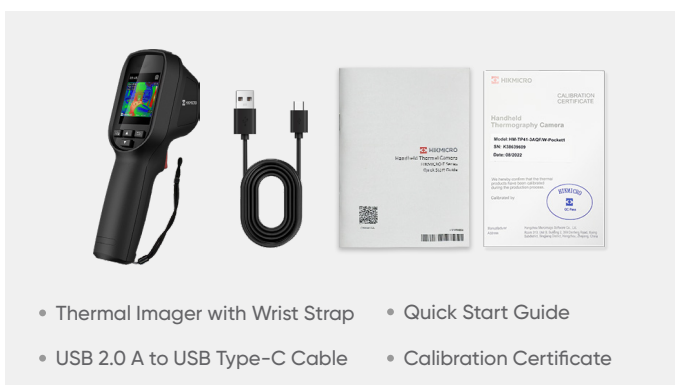

WHAT'S IN THE BOX (Eco & Eco-V)