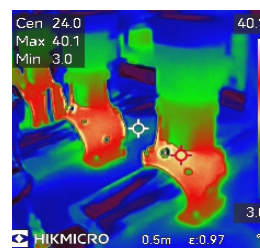

Locate with Laser Pointer (Eco-V only)

Helps show the position of the center point on actual object.

7 Color Palettes

Offers White Hot, Black Hot, Rainbow, Ironbow, Redhot, Fusion & Above Alarm 7 color palettes so you can choose the ideal color scale for your job.

KEY FEATURES (PocketE only)

Portable Pocket-sized with Touch Screen

Easy to carry and hold. Perfectly fit in pockets and any toolboxes. View the details of your images on the large, intuitive **LCD 3.5"** touch screen.

Wireless Connectivity

Screen stream and download on-device images with **Wi-Fi** to your smartphone or tablet with HIKMICRO Viewer.

1-Tap Level & Span

Just tap an area of interest on the screen and it instantly increases image contrast and highlights potential problems.

On-camera Recording

The built-in **4GB** eMMC flash storage can store approx 30,000 standard thermal/visual images or 20 hours of **MP4 video**. And, it allows onboard recording and playback.

DISCOVER APPLICATIONS