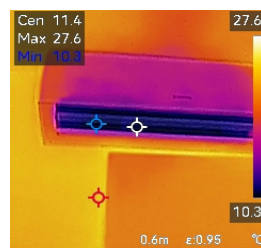

Locate with Laser Pointer (Eco-V only)

Helps show the position of the center point on actual object.

7 Color Palettes

Offers White Hot, Black Hot, Rainbow, Ironbow, Redhot, Fusion & Above Alarm 7 color palettes so you can choose the ideal color scale for your job.

KEY FEATURES (PocketE only)

Portable Pocket-sized with Touch Screen

Easy to carry and hold. Perfectly fit in pockets and any toolboxes. View the details of your images on the large, intuitive **LCD 3.5"** touch screen.

Wireless Connectivity

Screen stream and download on-device images with **Wi-Fi** to your smartphone or tablet with HIKMICRO Viewer.

1-Tap Level & Span

Just tap an area of interest on the screen and it instantly increases image contrast and highlights potential problems.

On-camera Recording

The built-in **4GB** eMMC flash storage can store approx 30,000 standard thermal/visual images or 20 hours of **MP4 video**. And, it allows onboard recording and playback.

DISCOVER APPLICATIONS