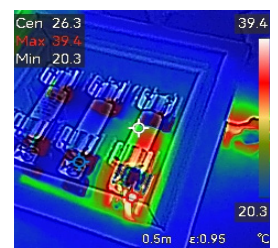

Locate with Laser Pointer (Eco-V only)

Helps show the position of the center point on actual object.

7 Color Palettes

Offers White Hot, Black Hot, Rainbow, Ironbow, Redhot, Fusion & Above Alarm 7 color palettes so you can choose the ideal color scale for your job.

KEY FEATURES (PocketE only)

Portable Pocket-sized with Touch Screen

Easy to carry and hold. Perfectly fit in pockets and any toolboxes. View the details of your images on the large, intuitive **LCD 3.5"** touch screen.

Wireless Connectivity

Screen stream and download on-device images with **Wi-Fi** to your smartphone or tablet with HIKMICRO Viewer.

1-Tap Level & Span

Just tap an area of interest on the screen and it instantly increases image contrast and highlights potential problems.

On-camera Recording

The built-in **4GB** eMMC flash storage can store approx 30,000 standard thermal/visual images or 20 hours of **MP4 video**. And, it allows onboard recording and playback.

DISCOVER APPLICATIONS