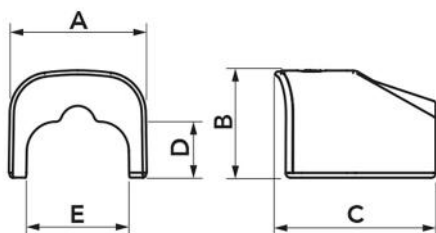

OPTIMA TS

pipe output terminal

11106035 - 11106036 - 11106037
SCD100174 - SCD100175

TECHNICAL SPECIFICATIONS:

- Stiff, shockproof, anti-UVA PVC, white or grey, recyclable
- Innovative design
- Ultra-fast interlocking fastening system
- Extremely high outer finish
- Heat shrink barcode packaging
- Paintable
- Operating temperature -20°C / +60°C

MODELS AVAILABLE:

WHITE RAL 9010

GREY
ANTRACITE RAL
7016

DIMENSIONS

CODE	MODEL	A [mm]	B [mm]	C [mm]	D [mm]	E [mm]
11106035	TS 62 - OPT	66	48	76	30	50
11106036	TS 75 - OPT	78	58	90	30	56
11106037	TS 102 - OPT	104	68	110	40	72
SCD100174	TS 75 - OPT	78	58	90	30	56
SCD100175	TS 102 - OPT	104	68	110	40	72

ITEMS

CODE	DESCRIPTION
11106035	TS62-OPT - "OPTIMA TS" LINE PIPE OUTLET END FITTING
11106036	TS75-OPT - "OPTIMA TS" LINE PIPE OUTLET END FITTING
11106037	TS102-OPT - "OPTIMA TS" LINE PIPE OUTLET END FITTING
SCD100174	
SCD100175	